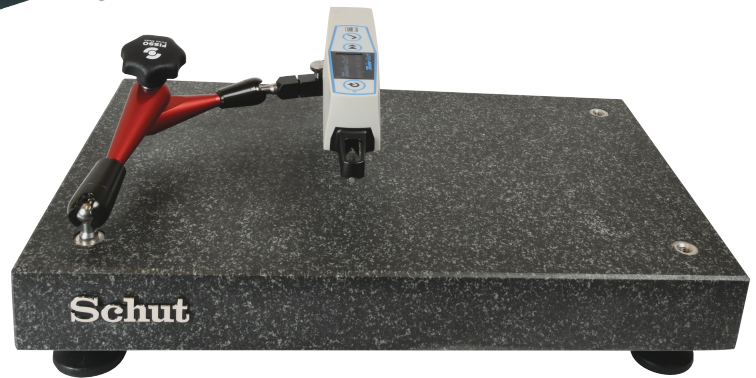

COMBI DEAL

Valid from 01-04-2026 until 30-06-2026 and while stocks last.

TECHNOLOGY

TESA Twin-Surf BT (Bluetooth)

The TESA Twin-Surf is a compact, portable roughness tester made to measure diverse and hard to reach places. The TESA Twin-Surf has a rechargeable battery that enables 300 measurements without the need for mains voltage. With the OLED display and the 3 buttons on top, the roughness tester is easy to set up and the needed parameters are easy to read. Using Bluetooth you can easily transfer your data wirelessly to your PC or Android smartphone/tablet.

- Standards according to ISO 3274, ISO 4287, ISO 12085, ISO 21920.

Parameters include: Ra, Rz, Rt, Rq, Rc, Rmax, Rpc, RSm.

- Measuring range: Ra 0 - 50 μm ,
Rt 0.05 - 200 μm .
- Resolution: 0.001 μm / 0.01 μinch .
- Measuring length: 0.25 - 16.0 mm).

Combi Deal

TESA Twin-Surf surface roughness tester
with granite surface plate and Fisso stand
for EUR 2 760.–

Valid while stocks last.

Item no.	Description Combi Deal	Promo price EUR
783.657	TESA Twin-Surf BT (Bluetooth)	3 069.00 2 760.00
837.251	Fisso Strato Line stand 200 mm	199.00
402.038	Granite surface plate 400x250x50 mm DIN 870/0	159.00
636.760	Adjustable foot for granite surface plate (4x EUR 5.80)	23.20
Total		3 141.20
Combi Deal		2 760.00