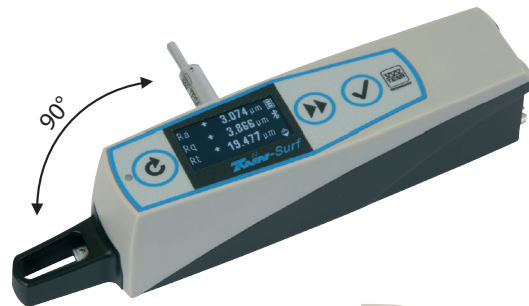

COMBI DEAL

Valid from 01-04-2026 until 30-06-2026 and while stocks last.

TECHNOLOGY

TESA Twin-Surf BT (Bluetooth)

The TESA Twin-Surf is a compact, portable roughness tester made to measure diverse and hard to reach places. The TESA Twin-Surf has a rechargeable battery that enables 300 measurements without the need for mains voltage. With the OLED display and the 3 buttons on top, the roughness tester is easy to set up and the needed parameters are easy to read. Using Bluetooth you can easily transfer your data wirelessly to your PC or Android smartphone/tablet.

- Standards according to ISO 3274, ISO 4287, ISO 12085, ISO 21920.

Parameters include: Ra, Rz, Rt, Rq, Rc, Rmax, Rpc, RSm.

- Measuring range: Ra 0 - 50 μm ,
Rt 0.05 - 200 μm .
- Resolution: 0.001 μm / 0.01 μinch .
- Measuring length: 0.25 - 16.0 mm).

Combi Deal

TESA Twin-Surf surface roughness tester
with granite surface plate and Fisso stand
for EUR 2 760.–

Valid while stocks last.

Item no.	Description Combi Deal	Promo price EUR
783.657	TESA Twin-Surf BT (Bluetooth)	3 069.00 2 760.00
837.251	Fisso Strato Line stand 200 mm	199.00
402.038	Granite surface plate 400x250x50 mm DIN 870/0	159.00
636.760	Adjustable foot for granite surface plate (4x EUR 5.80)	23.20
Total		3 141.20
Combi Deal		2 760.00