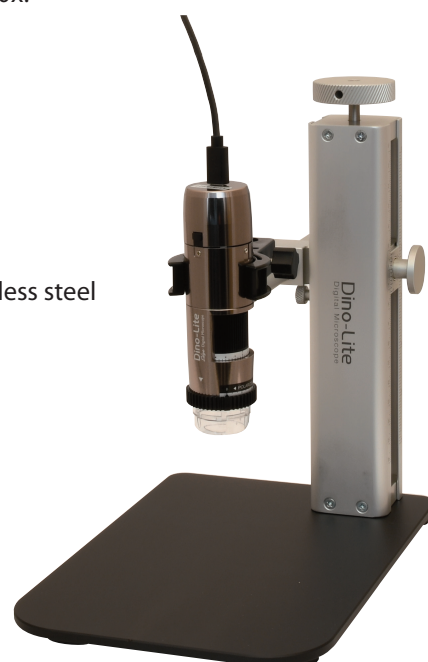

COMBI DEAL

Valid from 01-04-2026 until 30-04-2026 and while stocks last.

Dino-Lite Digital Microscope

Dino-Lite (AF4115ZT or AF4115ZTL) with RK-06A stand for EUR 639.-

- Resolution: 1.3 Megapixel (1280 x 1024).
- Polarizer (anti glare).
- Flexible LED control (FLC).
- Free measuring software.

RK-06A stand

- Fine adjustment.
- Quick release.
- Aluminum and stainless steel construction.

Dino-Lite (AF7915MZT or AF7915MZTL) with RK-10A stand for EUR 1 169.-

- Resolution: 5 Megapixel (2592 x 1944).
- Polarizer (anti glare).
- Extended depth of field (EDOF).
- Extended dynamic range (EDR).
- Automatic magnification reading (AMR).
- Flexible LED control (FLC).
- Aluminum housing.
- Free measuring software.

Dino-Lite AF7915MZT

- Magnification: 10-220x.
- Working distance: 11.9 - 136 mm.
- Field of view: min. 1.8 x 1.3 mm, max. 37.8 x 28.3 mm.

Dino-Lite AF7915MZTL (Long working distance)

- Magnification: 10-140x.
- Working distance: 33.3 - 237 mm.
- Field of view: min. 2.8 x 2.1 mm, max. 39 x 29.2 mm.

RK-10A stand

- Fine adjustment.
- Quick release.
- Aluminum and stainless steel construction.

Item no.	Description	Price EUR
774.277 or 774.279	AF4115ZT or AF4115ZTL	639.00
774.262	RK-06A stand	240.00
Total		879.00
Combi Deal		639.00