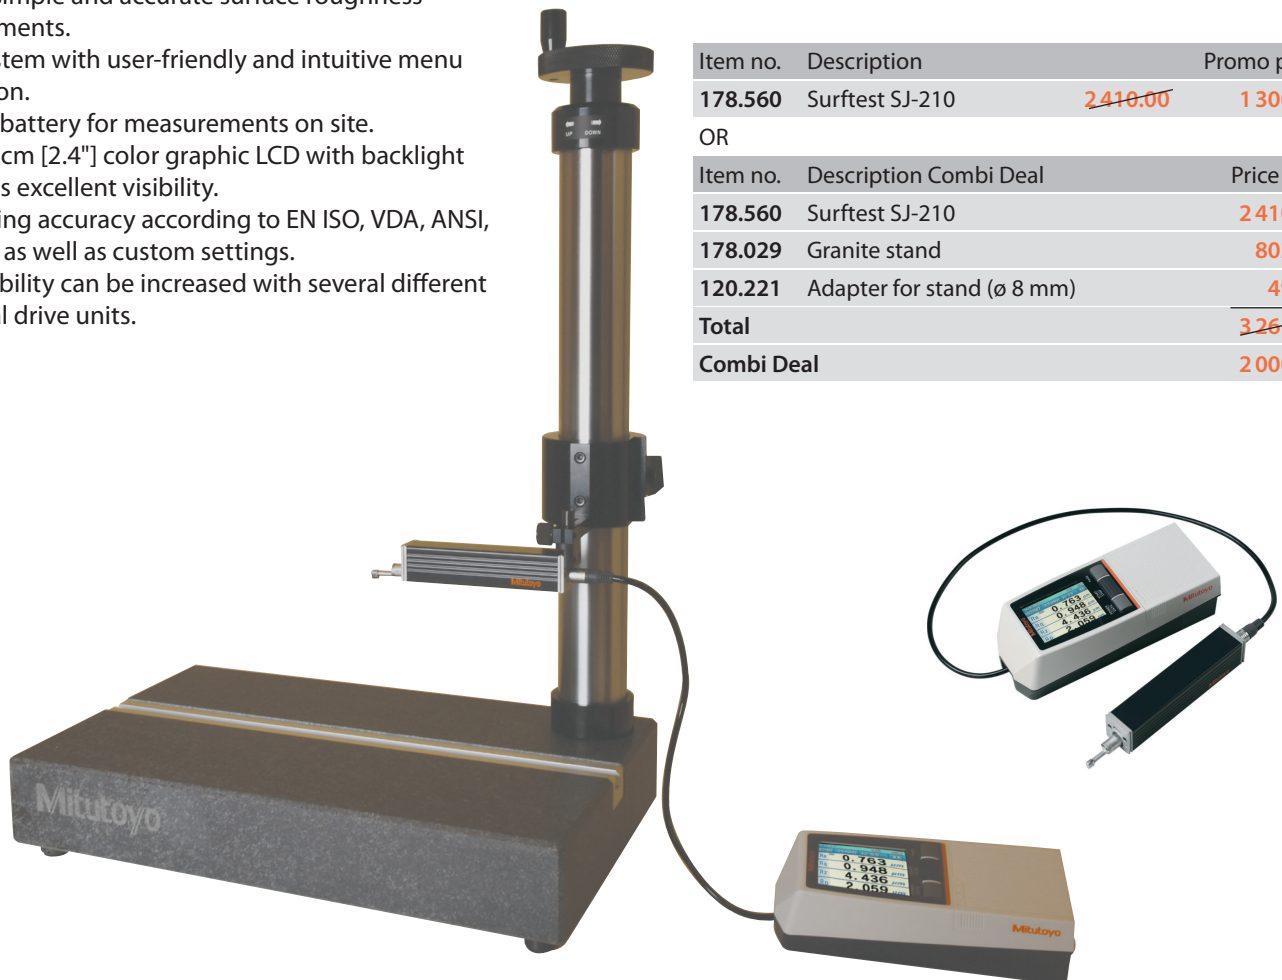

COMBI DEAL

Valid from 01-03-2024 through 31-05-2024 and while stocks last.

Mitutoyo

Surftest SJ-210

This is a portable measuring instrument that enables simple and accurate surface roughness measurements.

- Skid system with user-friendly and intuitive menu operation.
- Built-in battery for measurements on site.
- The 6.0 cm [2.4"] color graphic LCD with backlight provides excellent visibility.
- Measuring accuracy according to EN ISO, VDA, ANSI, and JIS, as well as custom settings.
- Applicability can be increased with several different optional drive units.

Combi Deal
**Surftest SJ-210 surface roughness
tester with granite stand for**

EUR 2 000.–

Valid while stocks last.

Item no.	Description		Promo price
178.560	Surftest SJ-210	2 410.00	1 300.00

OR

Item no.	Description Combi Deal		Price EUR
178.560	Surftest SJ-210		2 410.00
178.029	Granite stand		802.00
120.221	Adapter for stand (ø 8 mm)		49.00
Total			3 261.00
Combi Deal			2 000.00